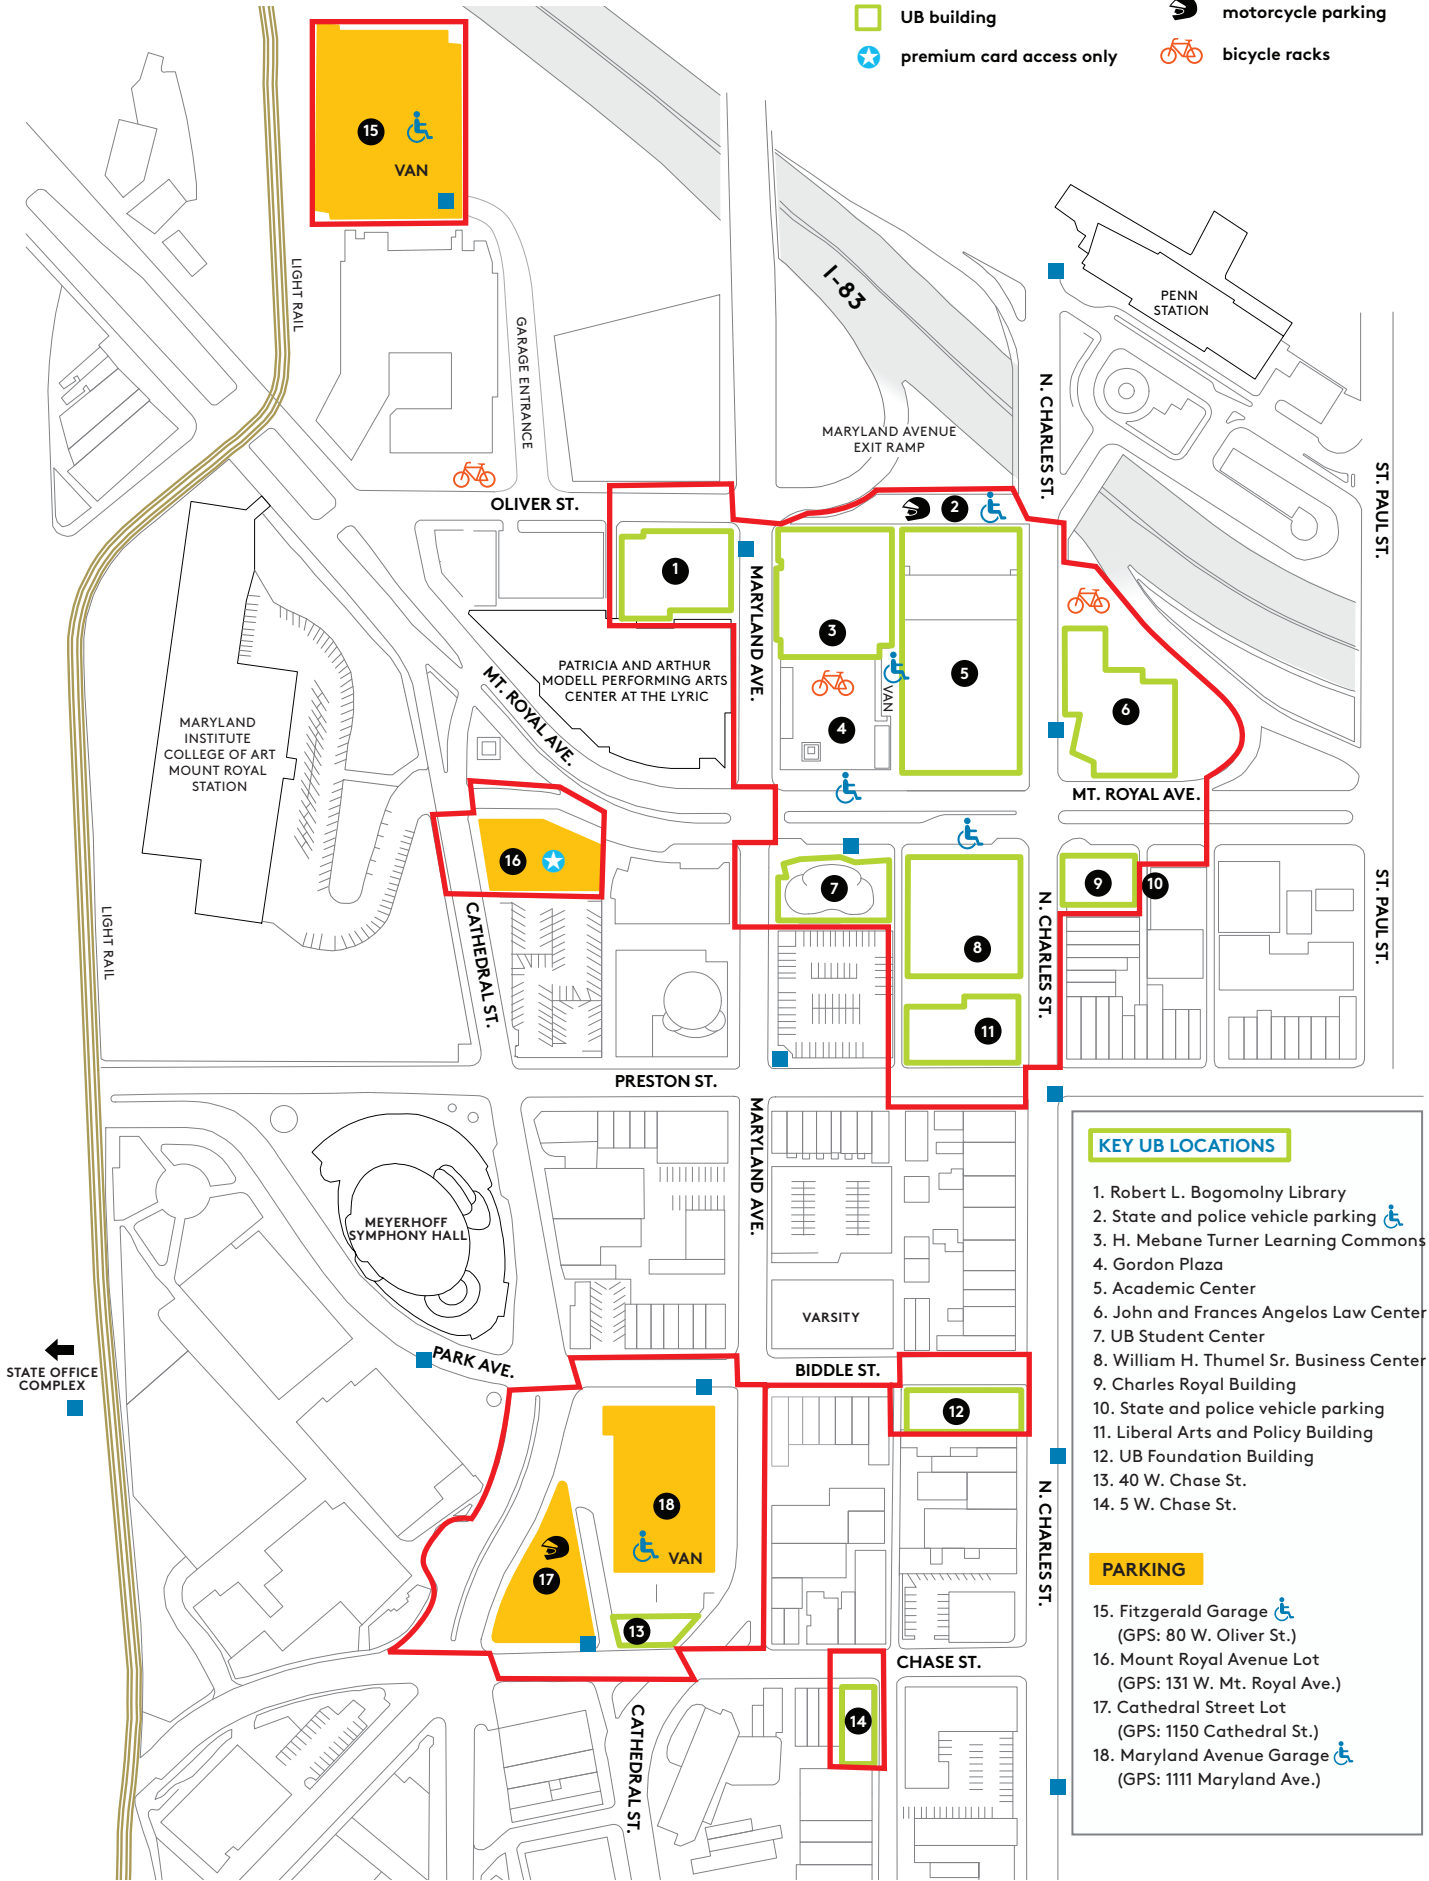

UB CAMPUS MAP

- parking
- shuttle stop*
- UB building
- ★ premium card access only
- ♿ disabled parking
- VAN disabled van accessible
- 🏍️ motorcycle parking
- 🚲 bicycle racks

KEY UB LOCATIONS

1. Robert L. Bogomolny Library
2. State and police vehicle parking ♿
3. H. Mebane Turner Learning Commons
4. Gordon Plaza
5. Academic Center
6. John and Frances Angelos Law Center
7. UB Student Center
8. William H. Thumel Sr. Business Center
9. Charles Royal Building
10. State and police vehicle parking
11. Liberal Arts and Policy Building
12. UB Foundation Building
13. 40 W. Chase St.
14. 5 W. Chase St.

PARKING

15. Fitzgerald Garage ♿
(GPS: 80 W. Oliver St.)
16. Mount Royal Avenue Lot
(GPS: 131 W. Mt. Royal Ave.)
17. Cathedral Street Lot
(GPS: 1150 Cathedral St.)
18. Maryland Avenue Garage ♿
(GPS: 1111 Maryland Ave.)