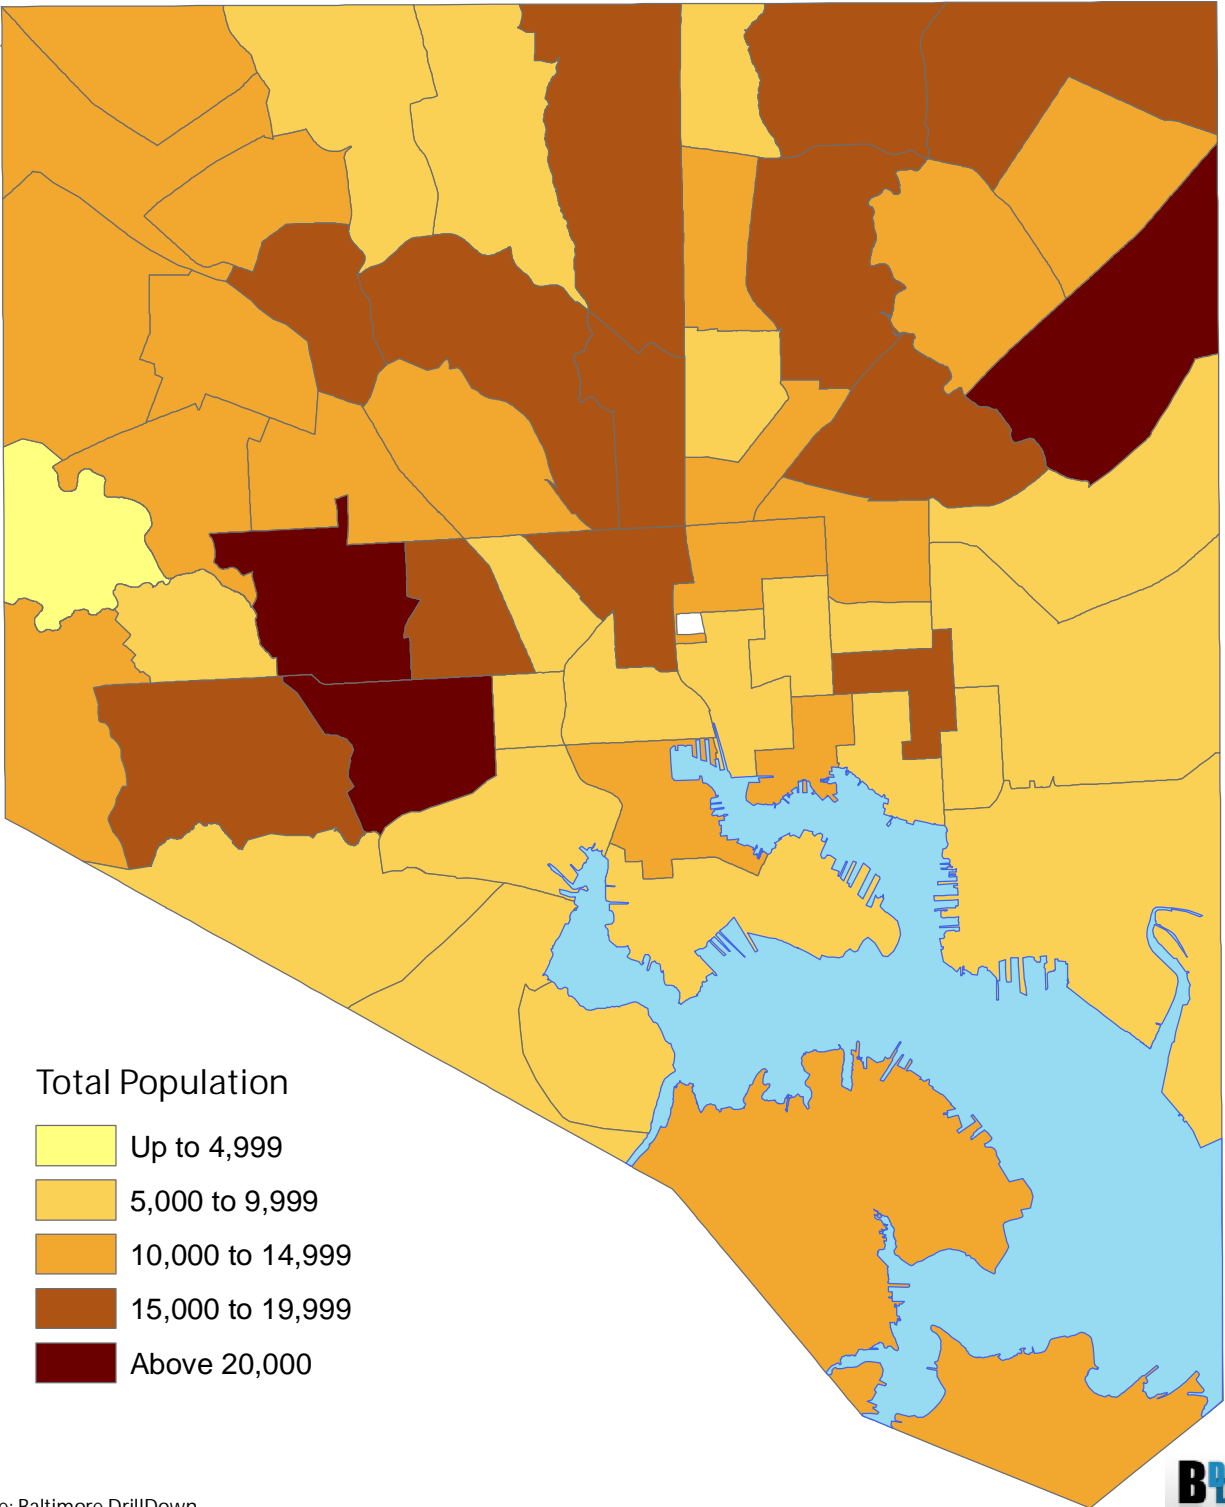

Total Estimated Population by Community Statistical Area Baltimore DrillDown, 2007

Source: Baltimore DrillDown
Map created by BNIA-JFI, 2008