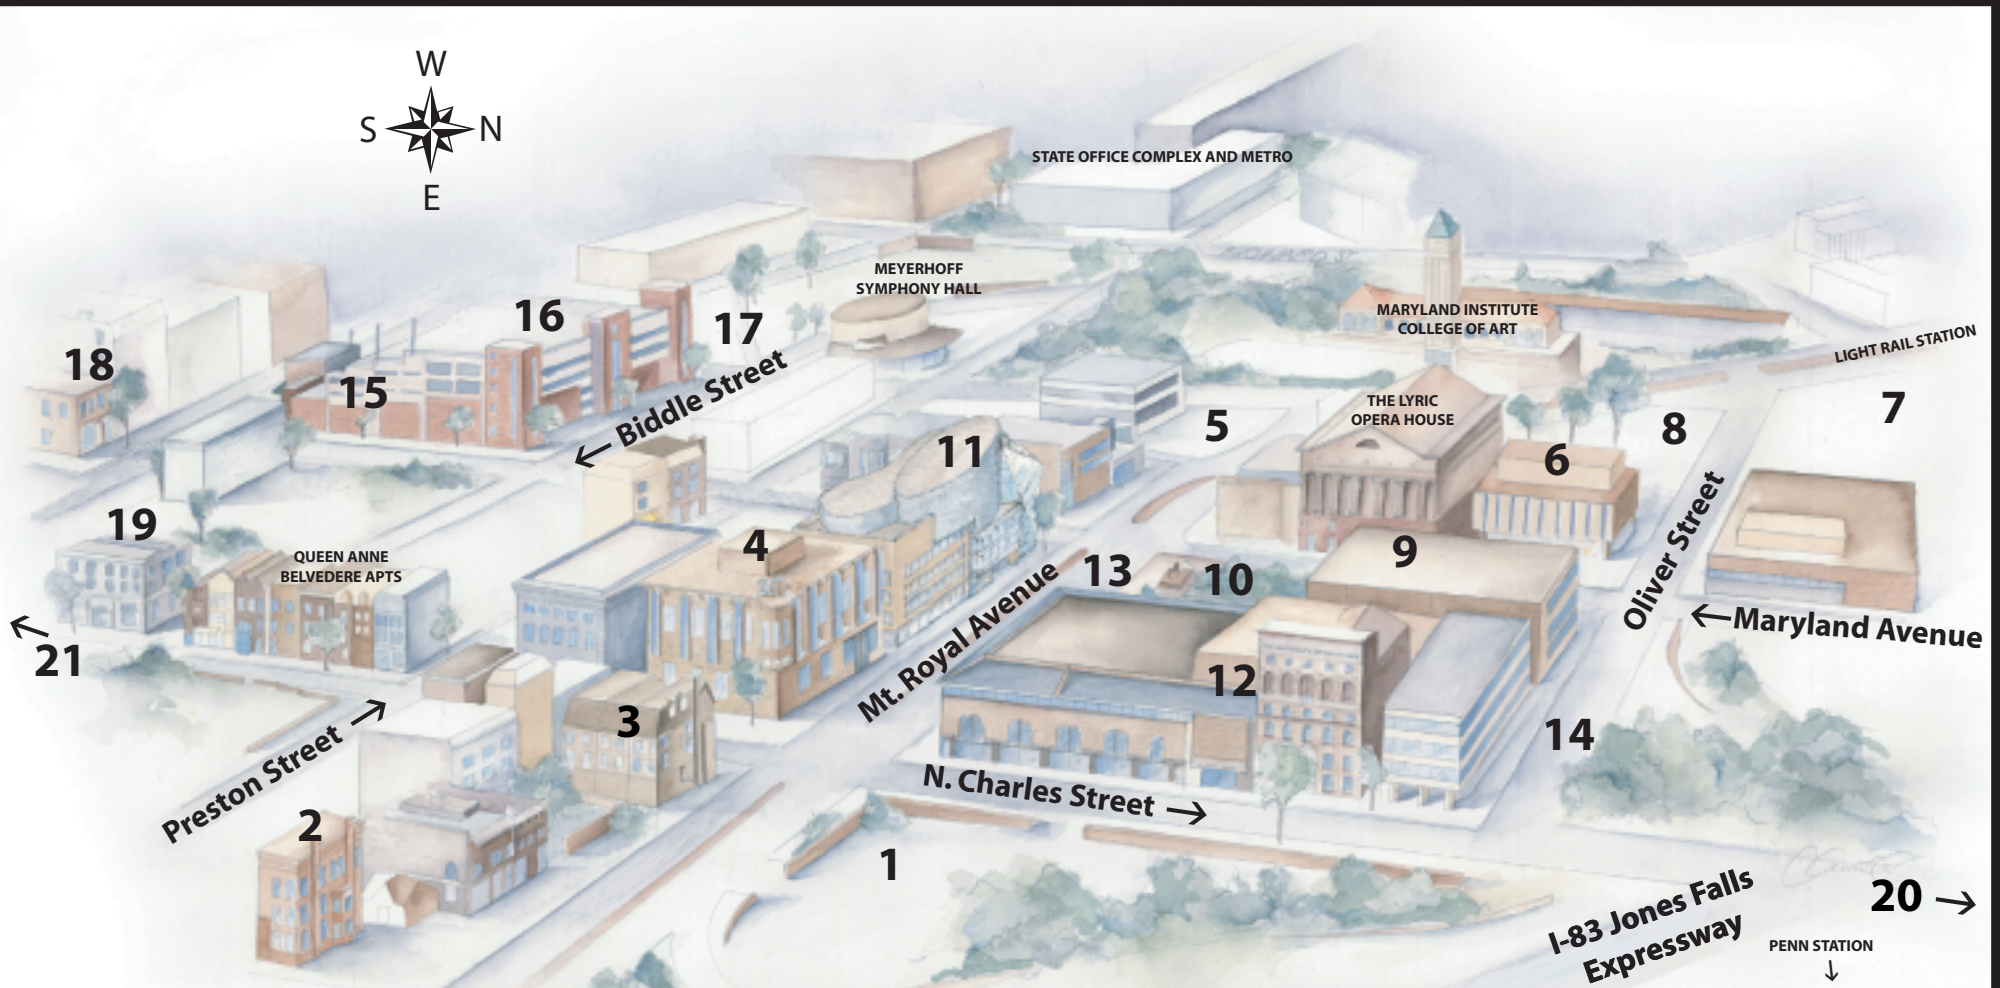

# University of Baltimore - Campus Map

# Code	Name	Location	# Code	Name	Location
1	North Charles St. Parking Lot	1401 N. Charles St.	11	Student Center	21 W. Mt. Royal Ave.
2	1304 St. Paul St.		12	Academic Center	1420 N. Charles St.
3	Charles Royal Building	1319 N. Charles St.	13	Parking for the disabled	Mt. Royal Avenue
4	William H. Thumel Sr. Business Center	11 W. Mt. Royal Ave.	14	Parking for the disabled	Oliver and Charles Streets
5	Cathedral Street Parking Lot	1101 Cathedral St.	15	Law Clinics and Purchasing	40 W. Chase St.
6	Langsdale Library	1420 Maryland Ave.	16	Maryland Avenue Garage	1111 Cathedral St.
7	Bolton Yard Parking Lot	Mt. Royal Avenue and Oliver Street	17	Chase/Cathedral Parking Lot	32 Biddle St.
8	Oliver Street Parking Lot	55 W. Oliver St.	18	Family Justice Building	5 W. Chase St.
9	John and Frances Angelos Law Center	1429 Maryland Ave.	19	Alumni House	1130 N. Charles St.
10	Gordon Plaza	Mt. Royal and Maryland Avenues	20	Lanvale Parking Lot (not shown)	Lanvale and N. Charles Streets
			21	1030 N. Charles St. (Human Resources and Administration and Finance)	