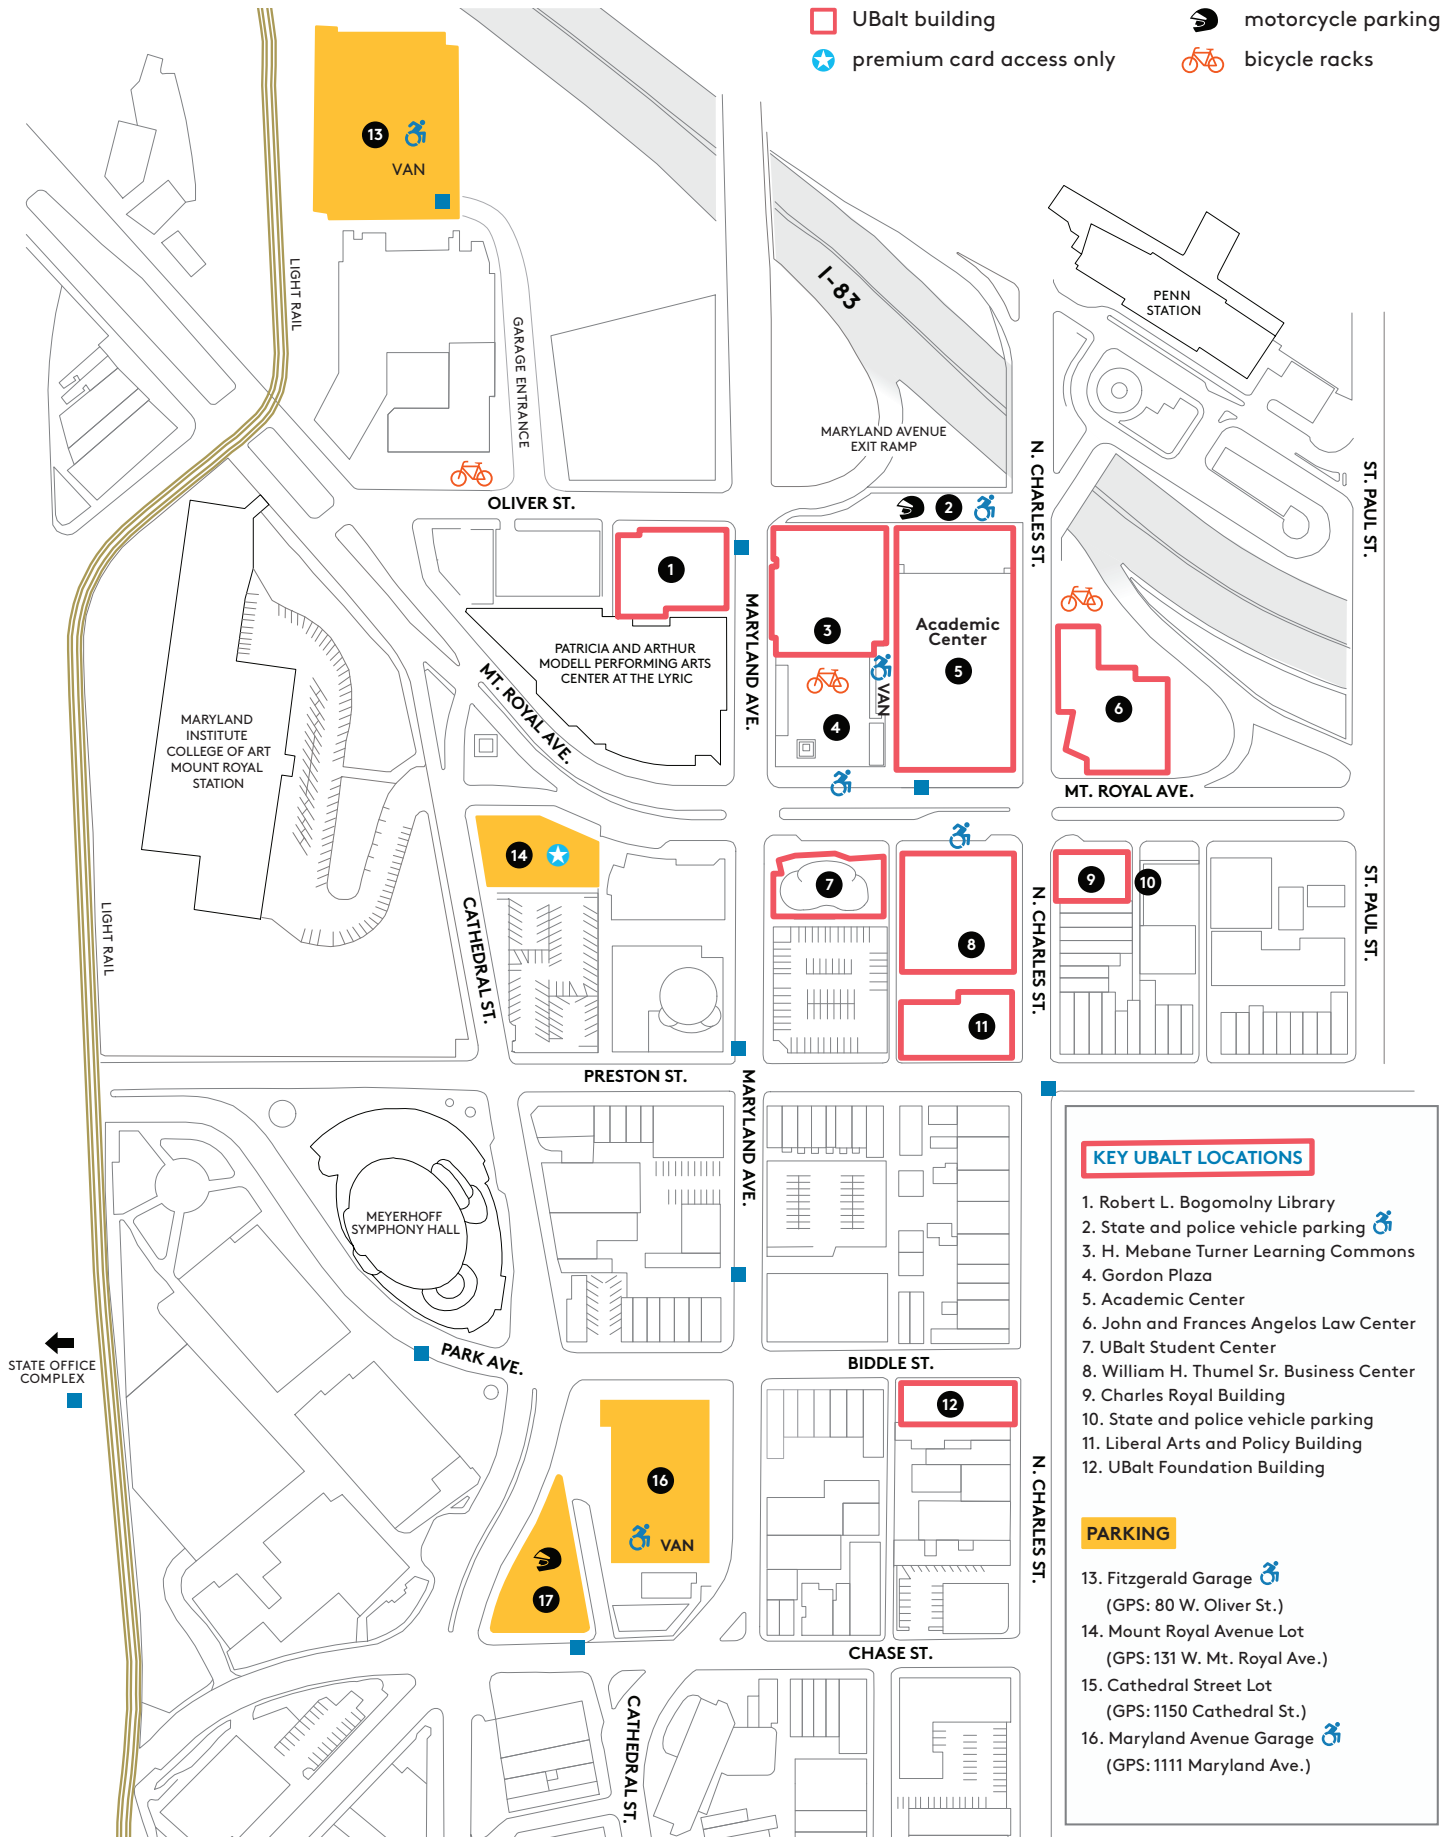

UBALT CAMPUS MAP

- parking
- shuttle stop*
- UBalt building
- ★ premium card access only
- ♿ disabled parking
- VAN disabled van accessible
- 🏍️ motorcycle parking
- 🚲 bicycle racks

KEY UBALT LOCATIONS

1. Robert L. Bogomolny Library
2. State and police vehicle parking ♿
3. H. Mebane Turner Learning Commons
4. Gordon Plaza
5. Academic Center
6. John and Frances Angelos Law Center
7. UBalt Student Center
8. William H. Thumel Sr. Business Center
9. Charles Royal Building
10. State and police vehicle parking
11. Liberal Arts and Policy Building
12. UBalt Foundation Building

PARKING

13. Fitzgerald Garage ♿
(GPS: 80 W. Oliver St.)
14. Mount Royal Avenue Lot
(GPS: 131 W. Mt. Royal Ave.)
15. Cathedral Street Lot
(GPS: 1150 Cathedral St.)
16. Maryland Avenue Garage ♿
(GPS: 1111 Maryland Ave.)