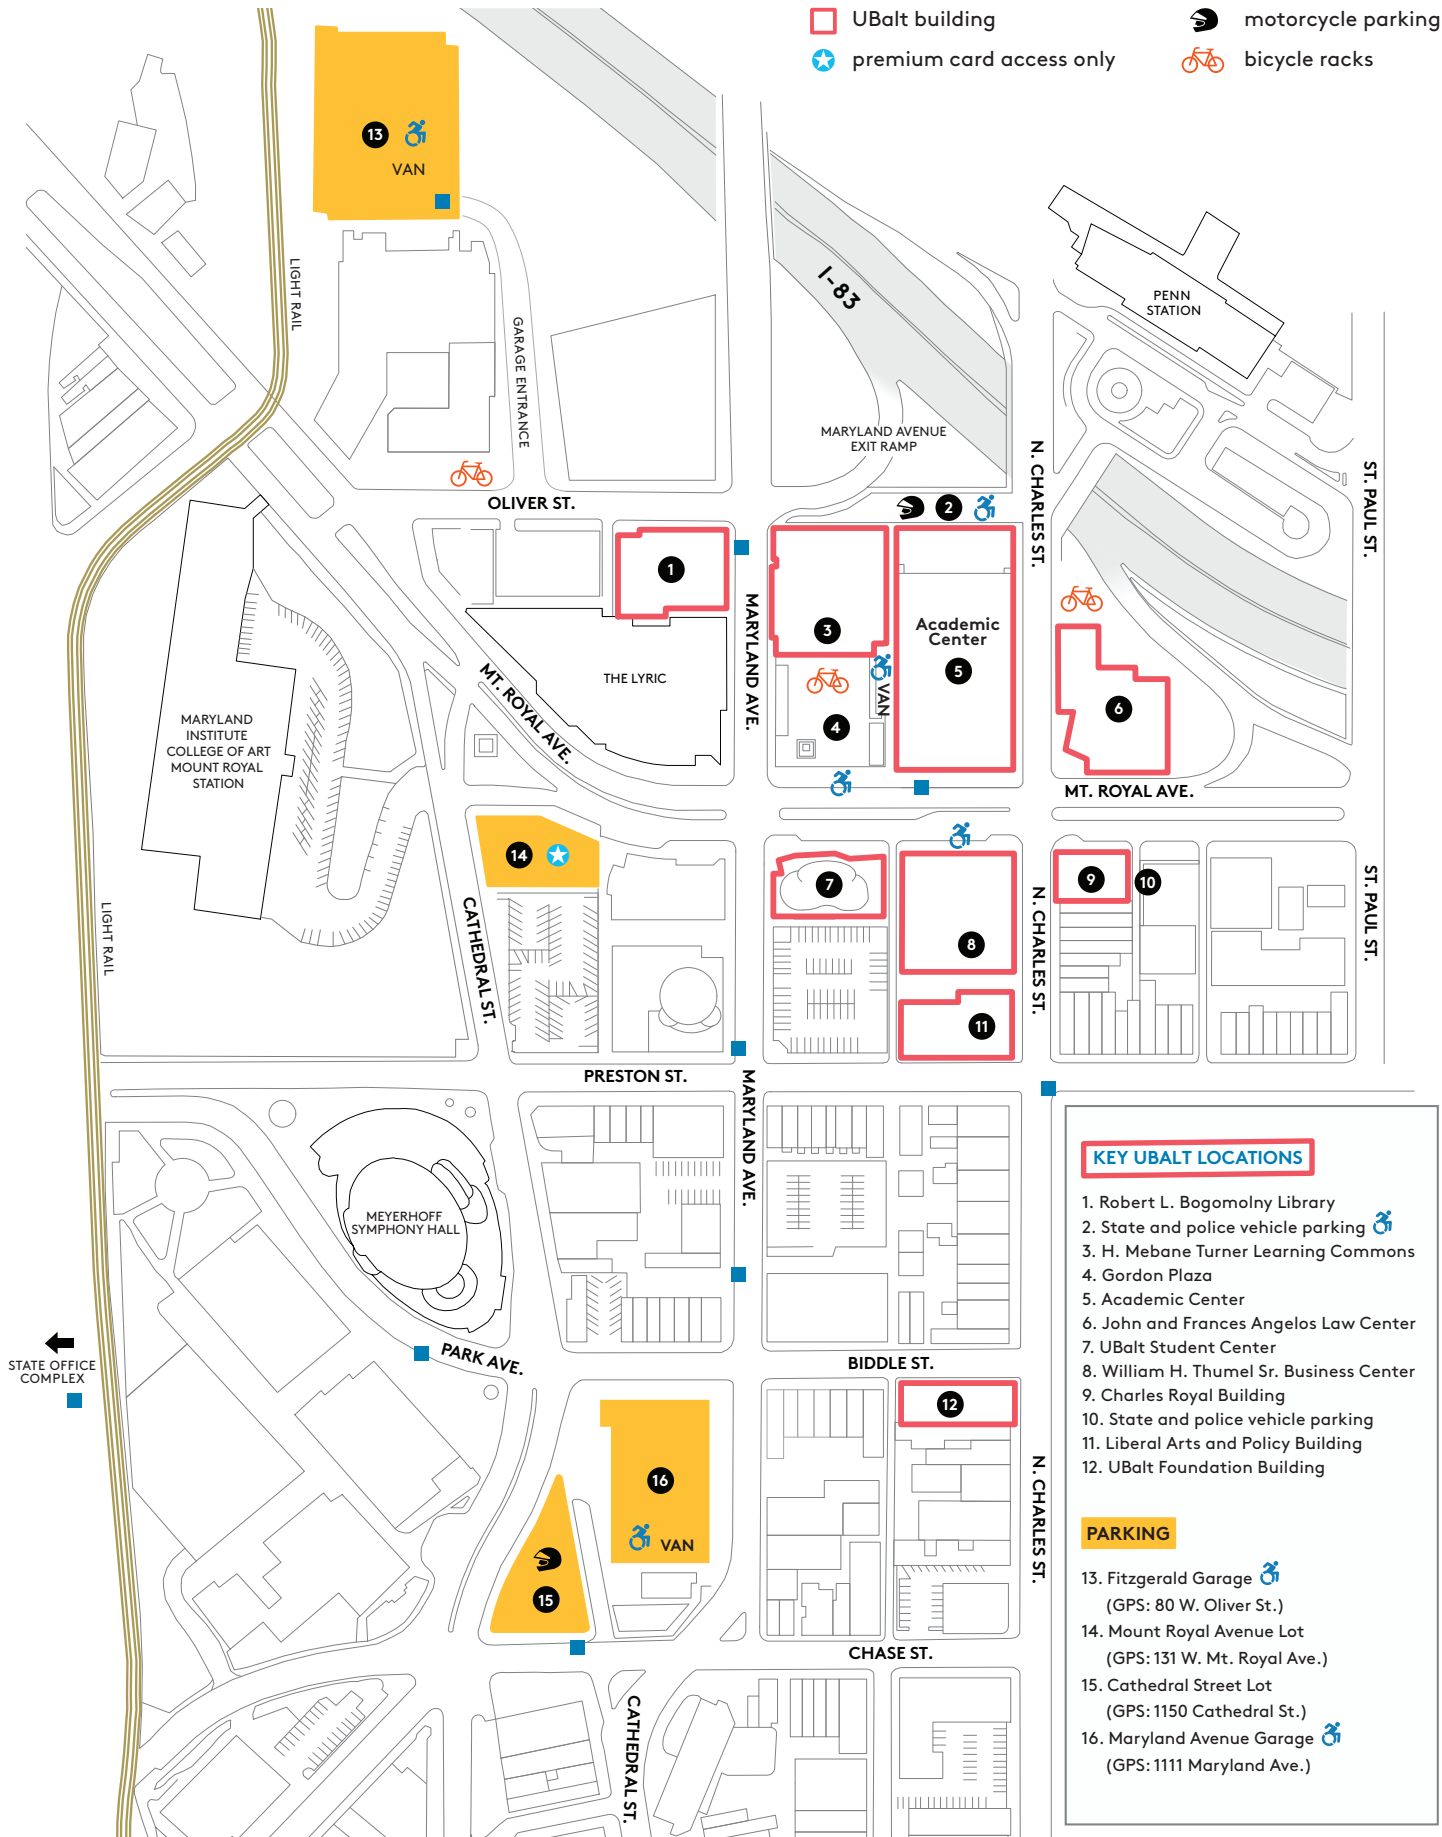

UBALT CAMPUS MAP

- parking
- shuttle stop*
- UBalt building
- ★ premium card access only
- ♿ disabled parking
- VAN disabled van accessible
- 🏍️ motorcycle parking
- 🚲 bicycle racks

KEY UBALT LOCATIONS

1. Robert L. Bogomolny Library
2. State and police vehicle parking ♿
3. H. Mebane Turner Learning Commons
4. Gordon Plaza
5. Academic Center
6. John and Frances Angelos Law Center
7. UBalt Student Center
8. William H. Thumel Sr. Business Center
9. Charles Royal Building
10. State and police vehicle parking
11. Liberal Arts and Policy Building
12. UBalt Foundation Building

PARKING

13. Fitzgerald Garage ♿
(GPS: 80 W. Oliver St.)
14. Mount Royal Avenue Lot
(GPS: 131 W. Mt. Royal Ave.)
15. Cathedral Street Lot
(GPS: 1150 Cathedral St.)
16. Maryland Avenue Garage ♿
(GPS: 1111 Maryland Ave.)