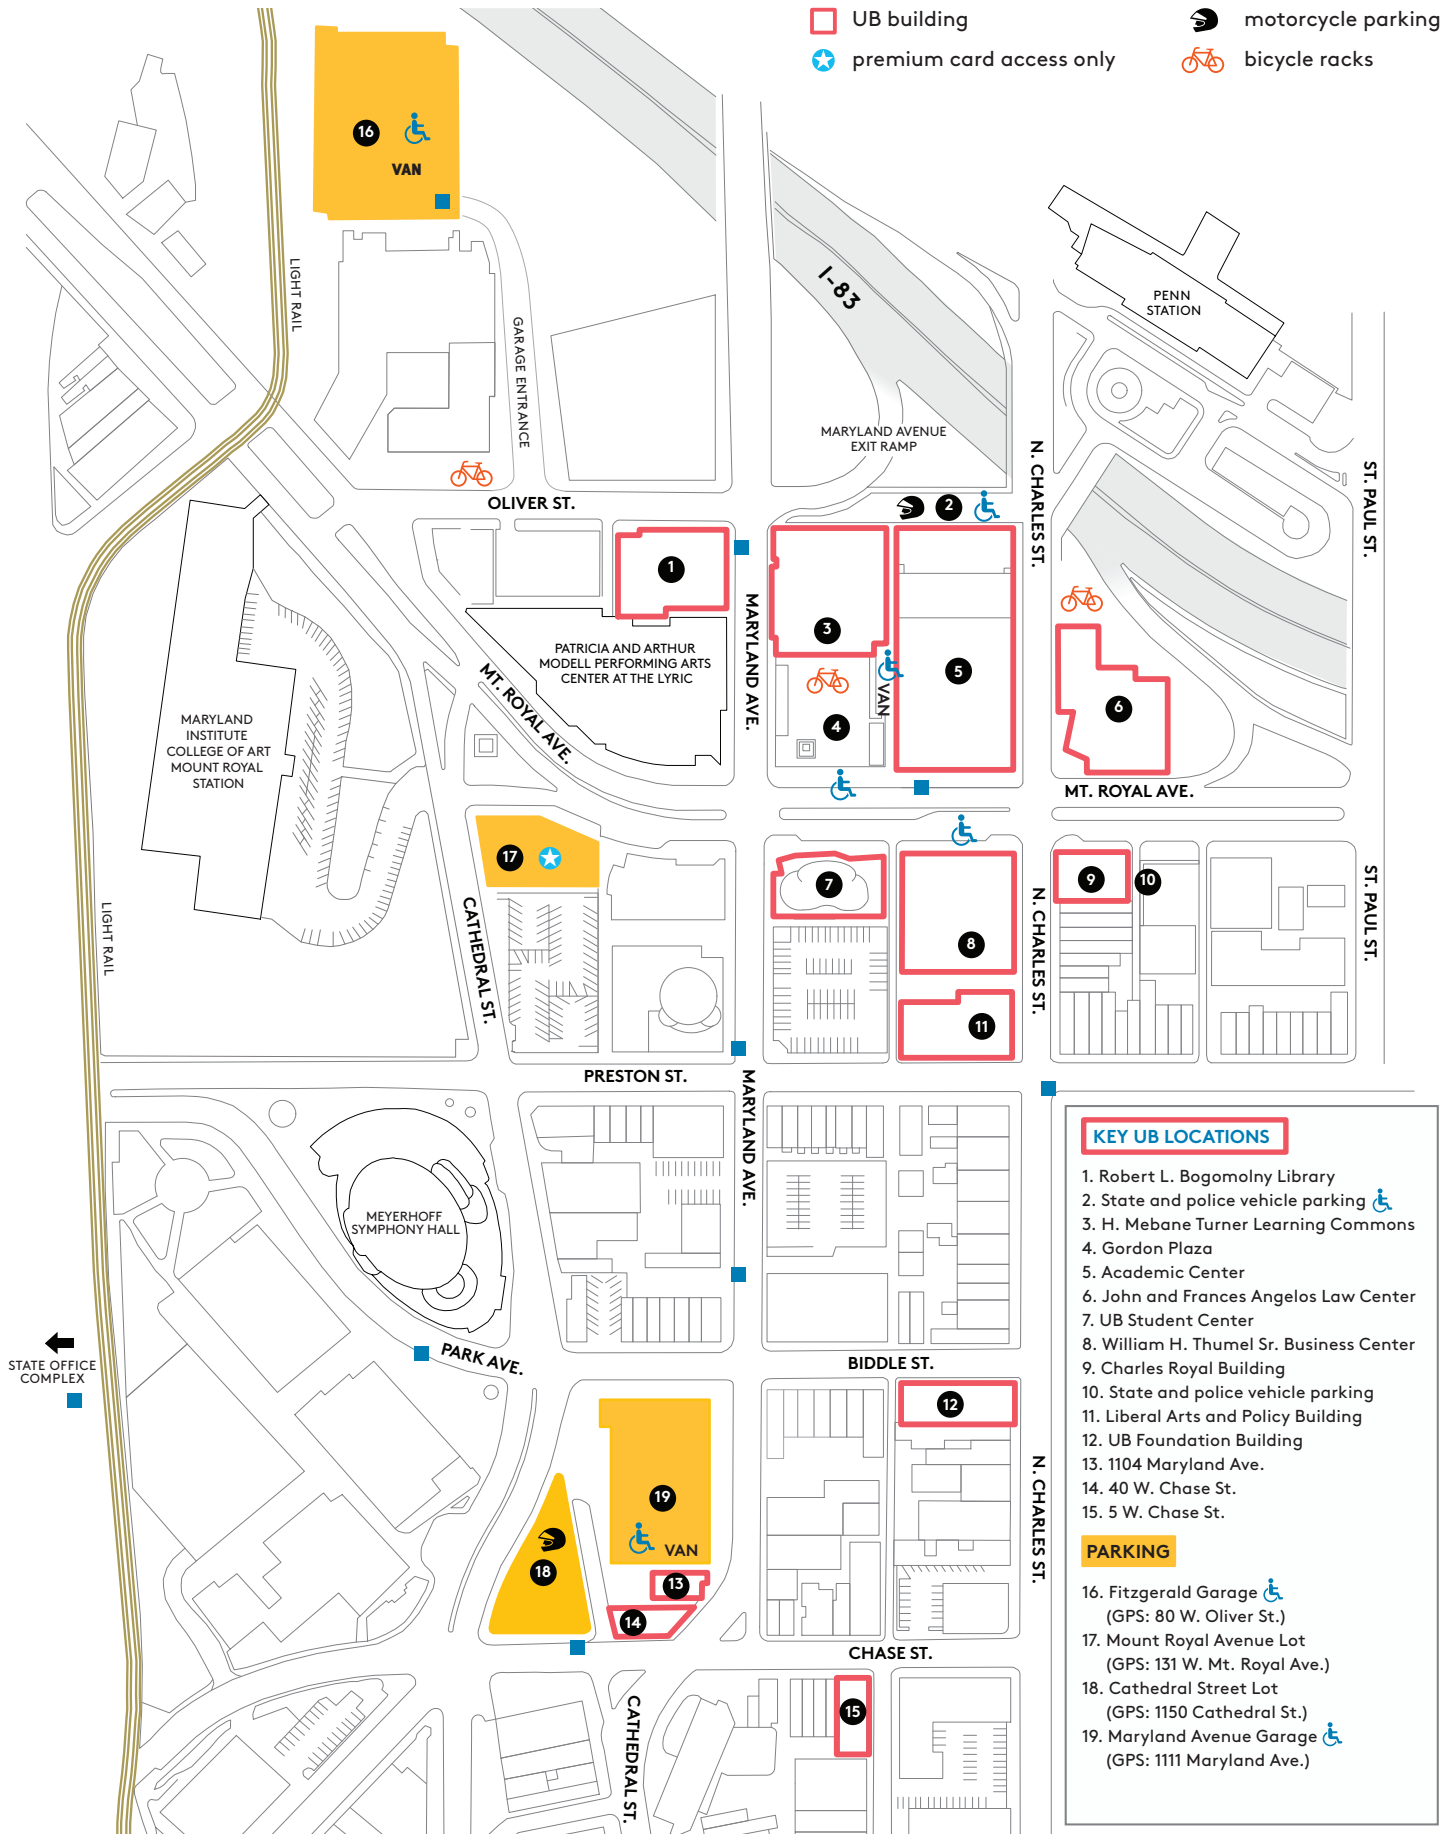

# UB CAMPUS MAP

- parking
- shuttle stop\*
- UB building
- ★ premium card access only
- disabled parking
- VAN disabled van accessible
- motorcycle parking
- bicycle racks

**KEY UB LOCATIONS**

1. Robert L. Bogomolny Library
2. State and police vehicle parking
3. H. Mebane Turner Learning Commons
4. Gordon Plaza
5. Academic Center
6. John and Frances Angelos Law Center
7. UB Student Center
8. William H. Thumel Sr. Business Center
9. Charles Royal Building
10. State and police vehicle parking
11. Liberal Arts and Policy Building
12. UB Foundation Building
13. 1104 Maryland Ave.
14. 40 W. Chase St.
15. 5 W. Chase St.

**PARKING**

16. Fitzgerald Garage   
(GPS: 80 W. Oliver St.)
17. Mount Royal Avenue Lot  
(GPS: 131 W. Mt. Royal Ave.)
18. Cathedral Street Lot  
(GPS: 1150 Cathedral St.)
19. Maryland Avenue Garage   
(GPS: 1111 Maryland Ave.)