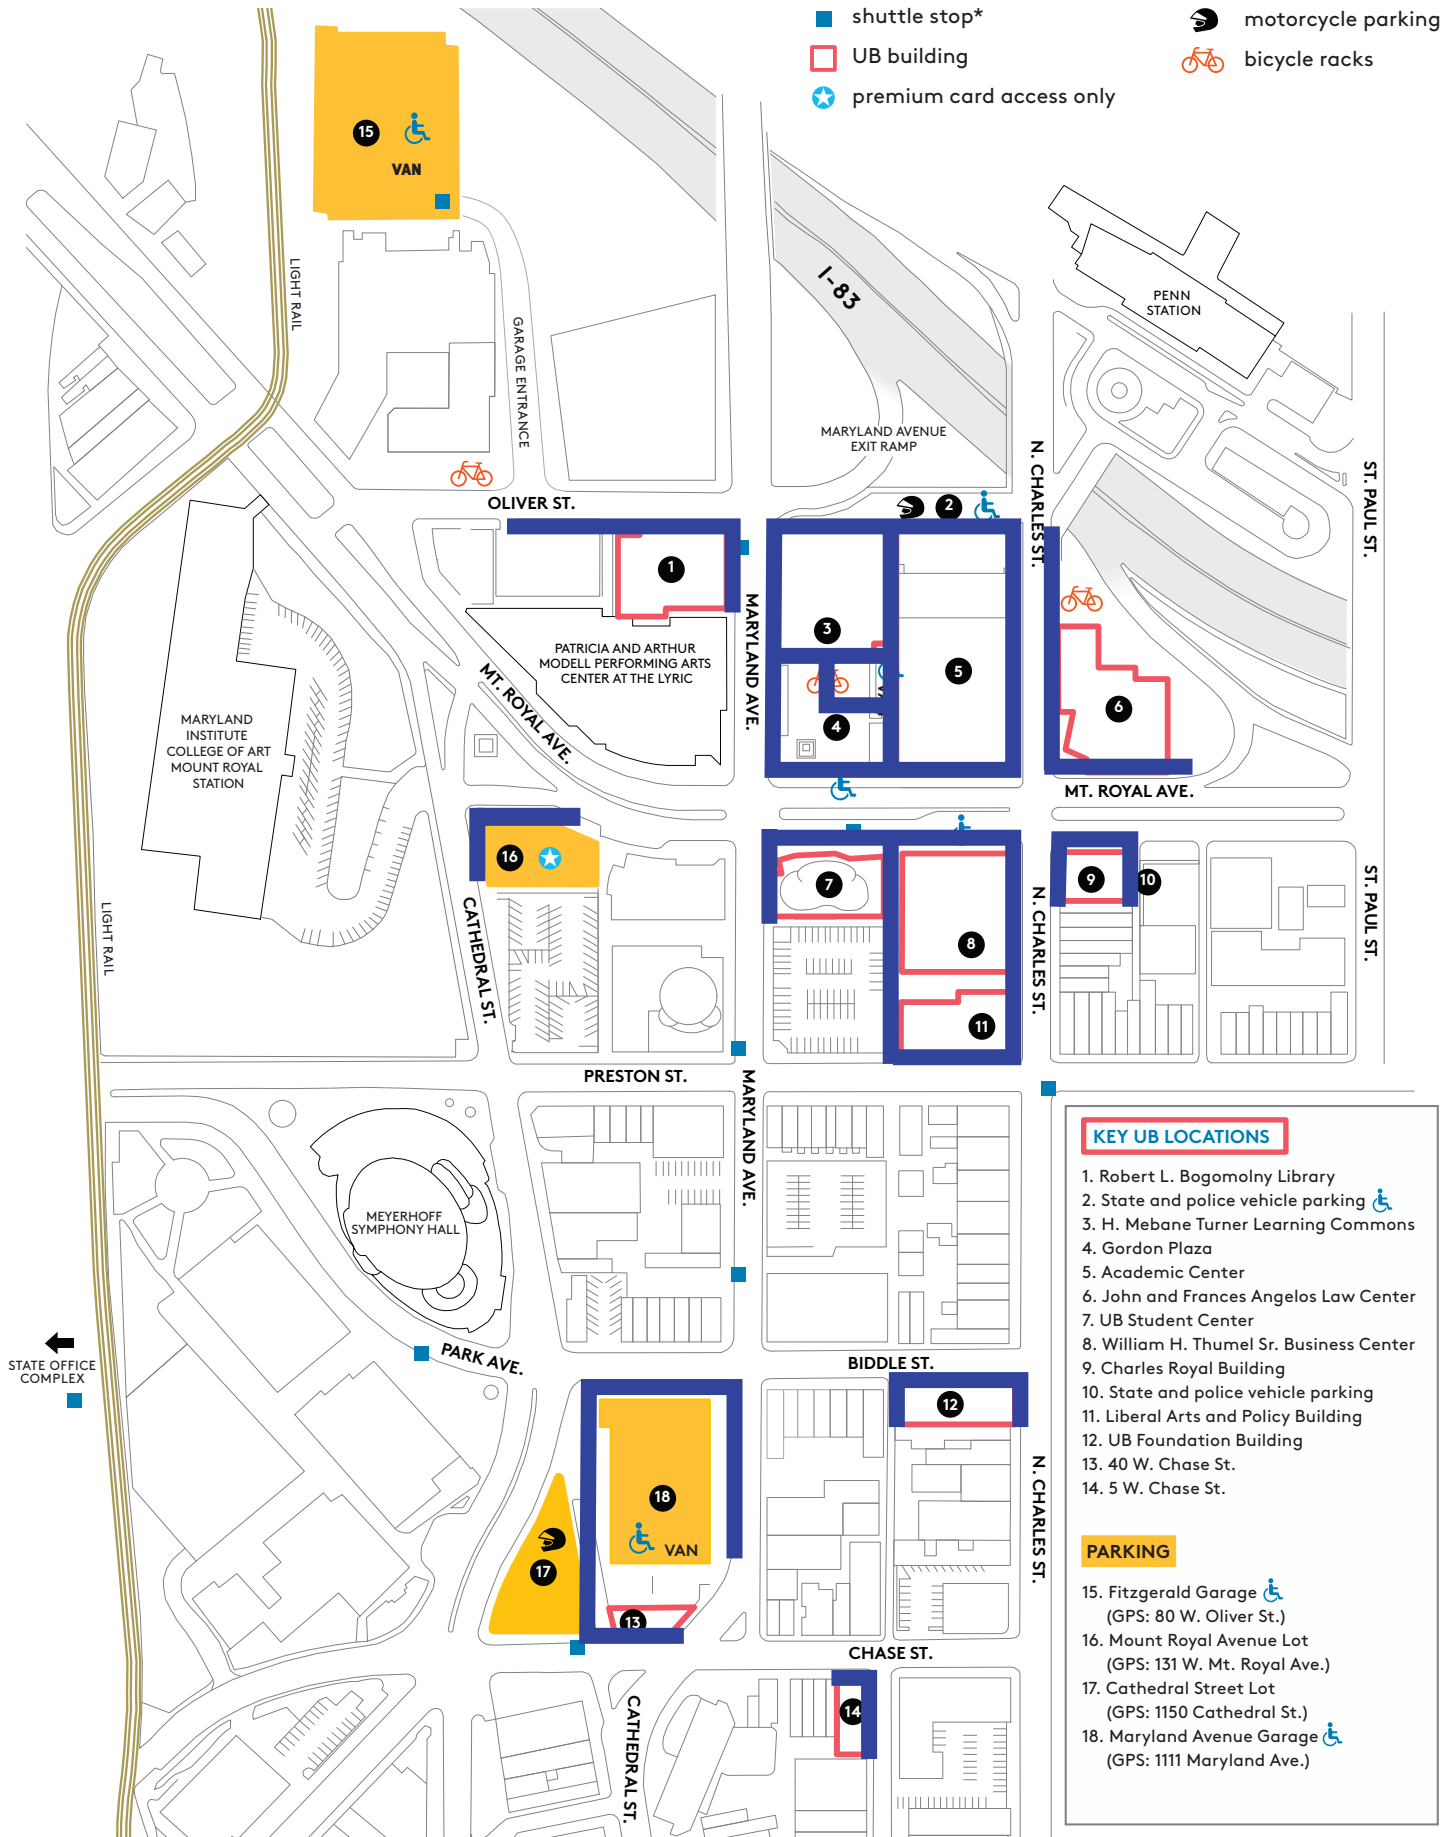

UB CAMPUS MAP

- pedestrian snow route
- parking
- shuttle stop*
- UB building
- ★ premium card access only
- disabled parking
- VAN** disabled van accessible
- motorcycle parking
- bicycle racks

KEY UB LOCATIONS

1. Robert L. Bogomolny Library
2. State and police vehicle parking
3. H. Mebane Turner Learning Commons
4. Gordon Plaza
5. Academic Center
6. John and Frances Angelos Law Center
7. UB Student Center
8. William H. Thumel Sr. Business Center
9. Charles Royal Building
10. State and police vehicle parking
11. Liberal Arts and Policy Building
12. UB Foundation Building
13. 40 W. Chase St.
14. 5 W. Chase St.

PARKING

15. Fitzgerald Garage
(GPS: 80 W. Oliver St.)
16. Mount Royal Avenue Lot
(GPS: 131 W. Mt. Royal Ave.)
17. Cathedral Street Lot
(GPS: 1150 Cathedral St.)
18. Maryland Avenue Garage
(GPS: 1111 Maryland Ave.)