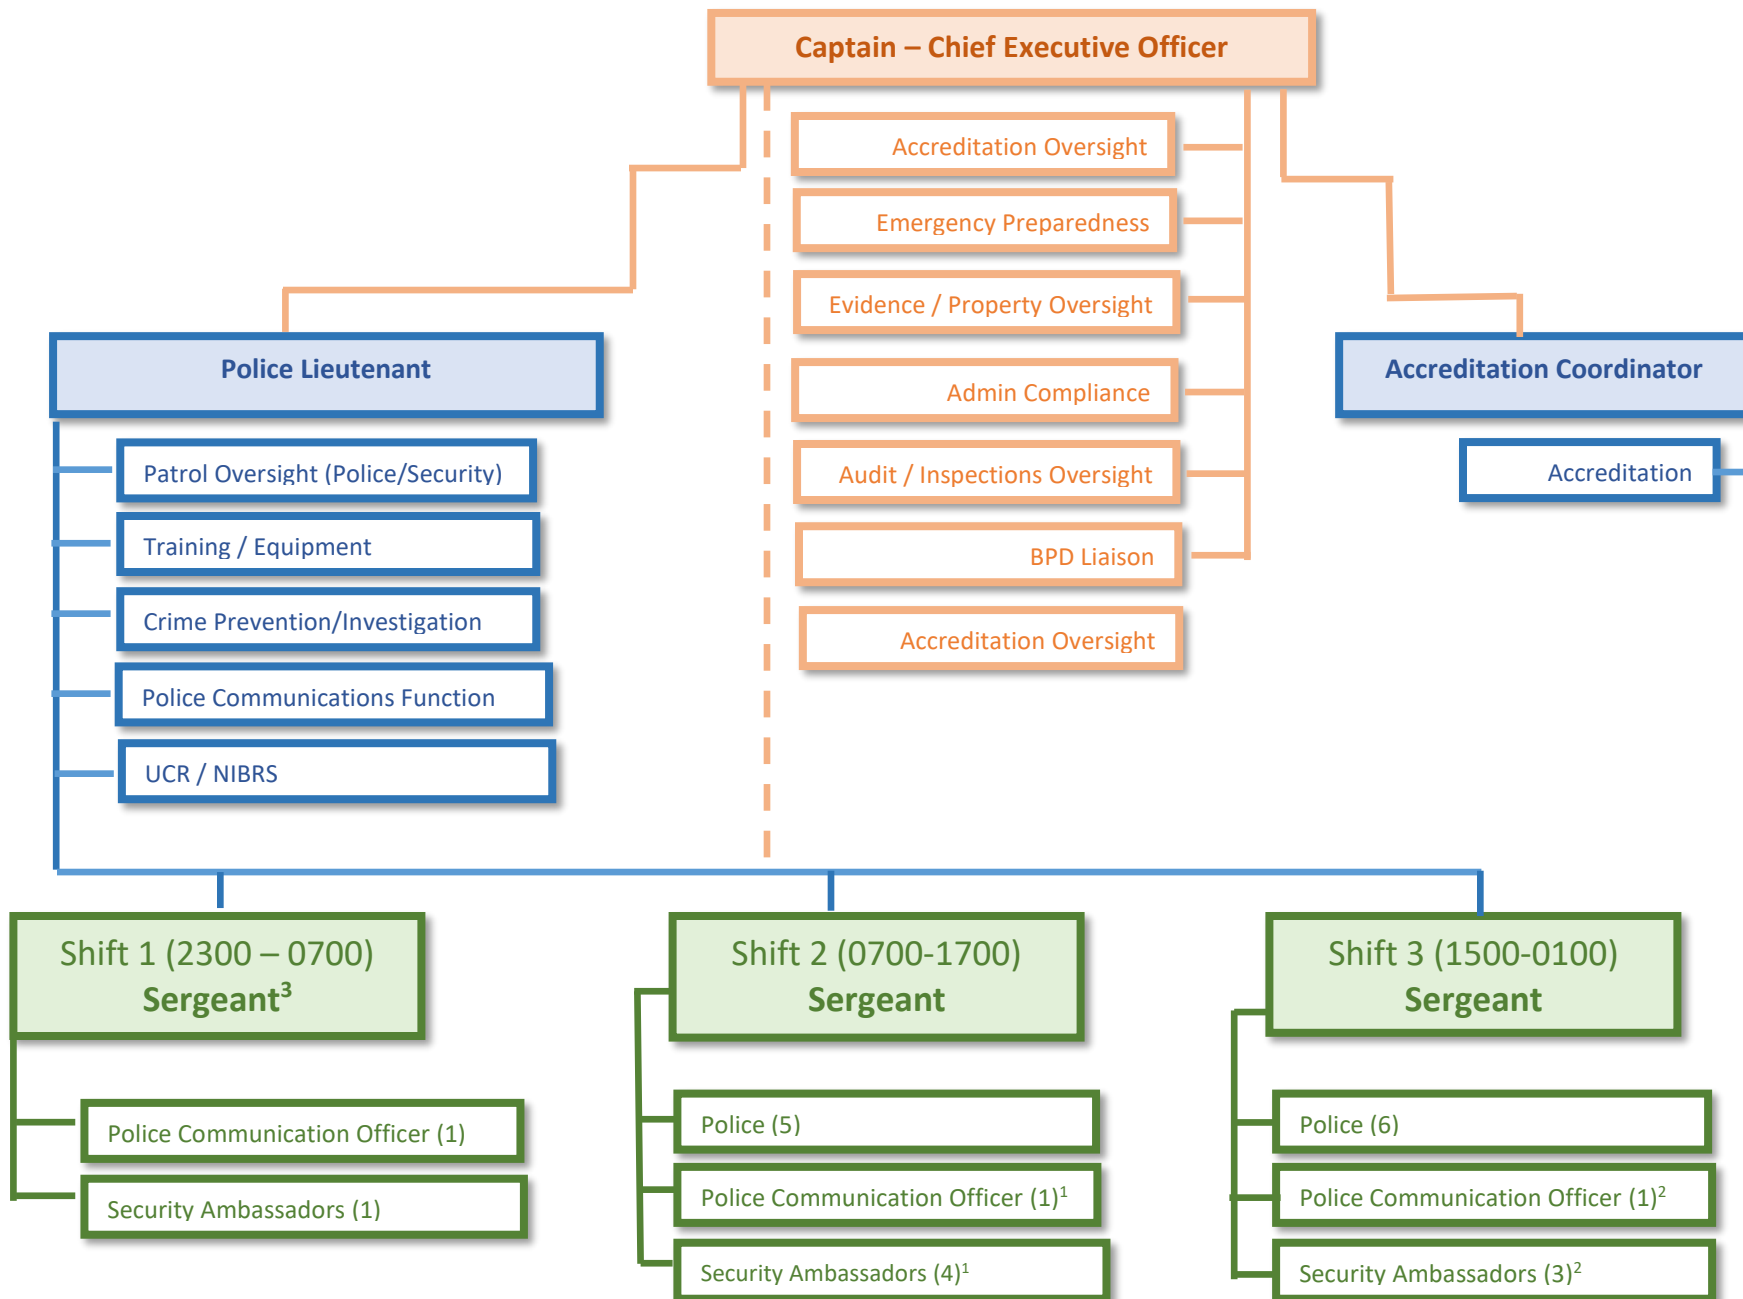

# UNIVERSITY OF BALTIMORE POLICE DEPARTMENT

1. Shift 2 Police Communications Officers and Security Officers work 0700-1500.  
 2. Shift 3 Police Communications Officers and Security Officers work 1500-2300.

3. Sergeant is in charge of Shifts 1 & 3