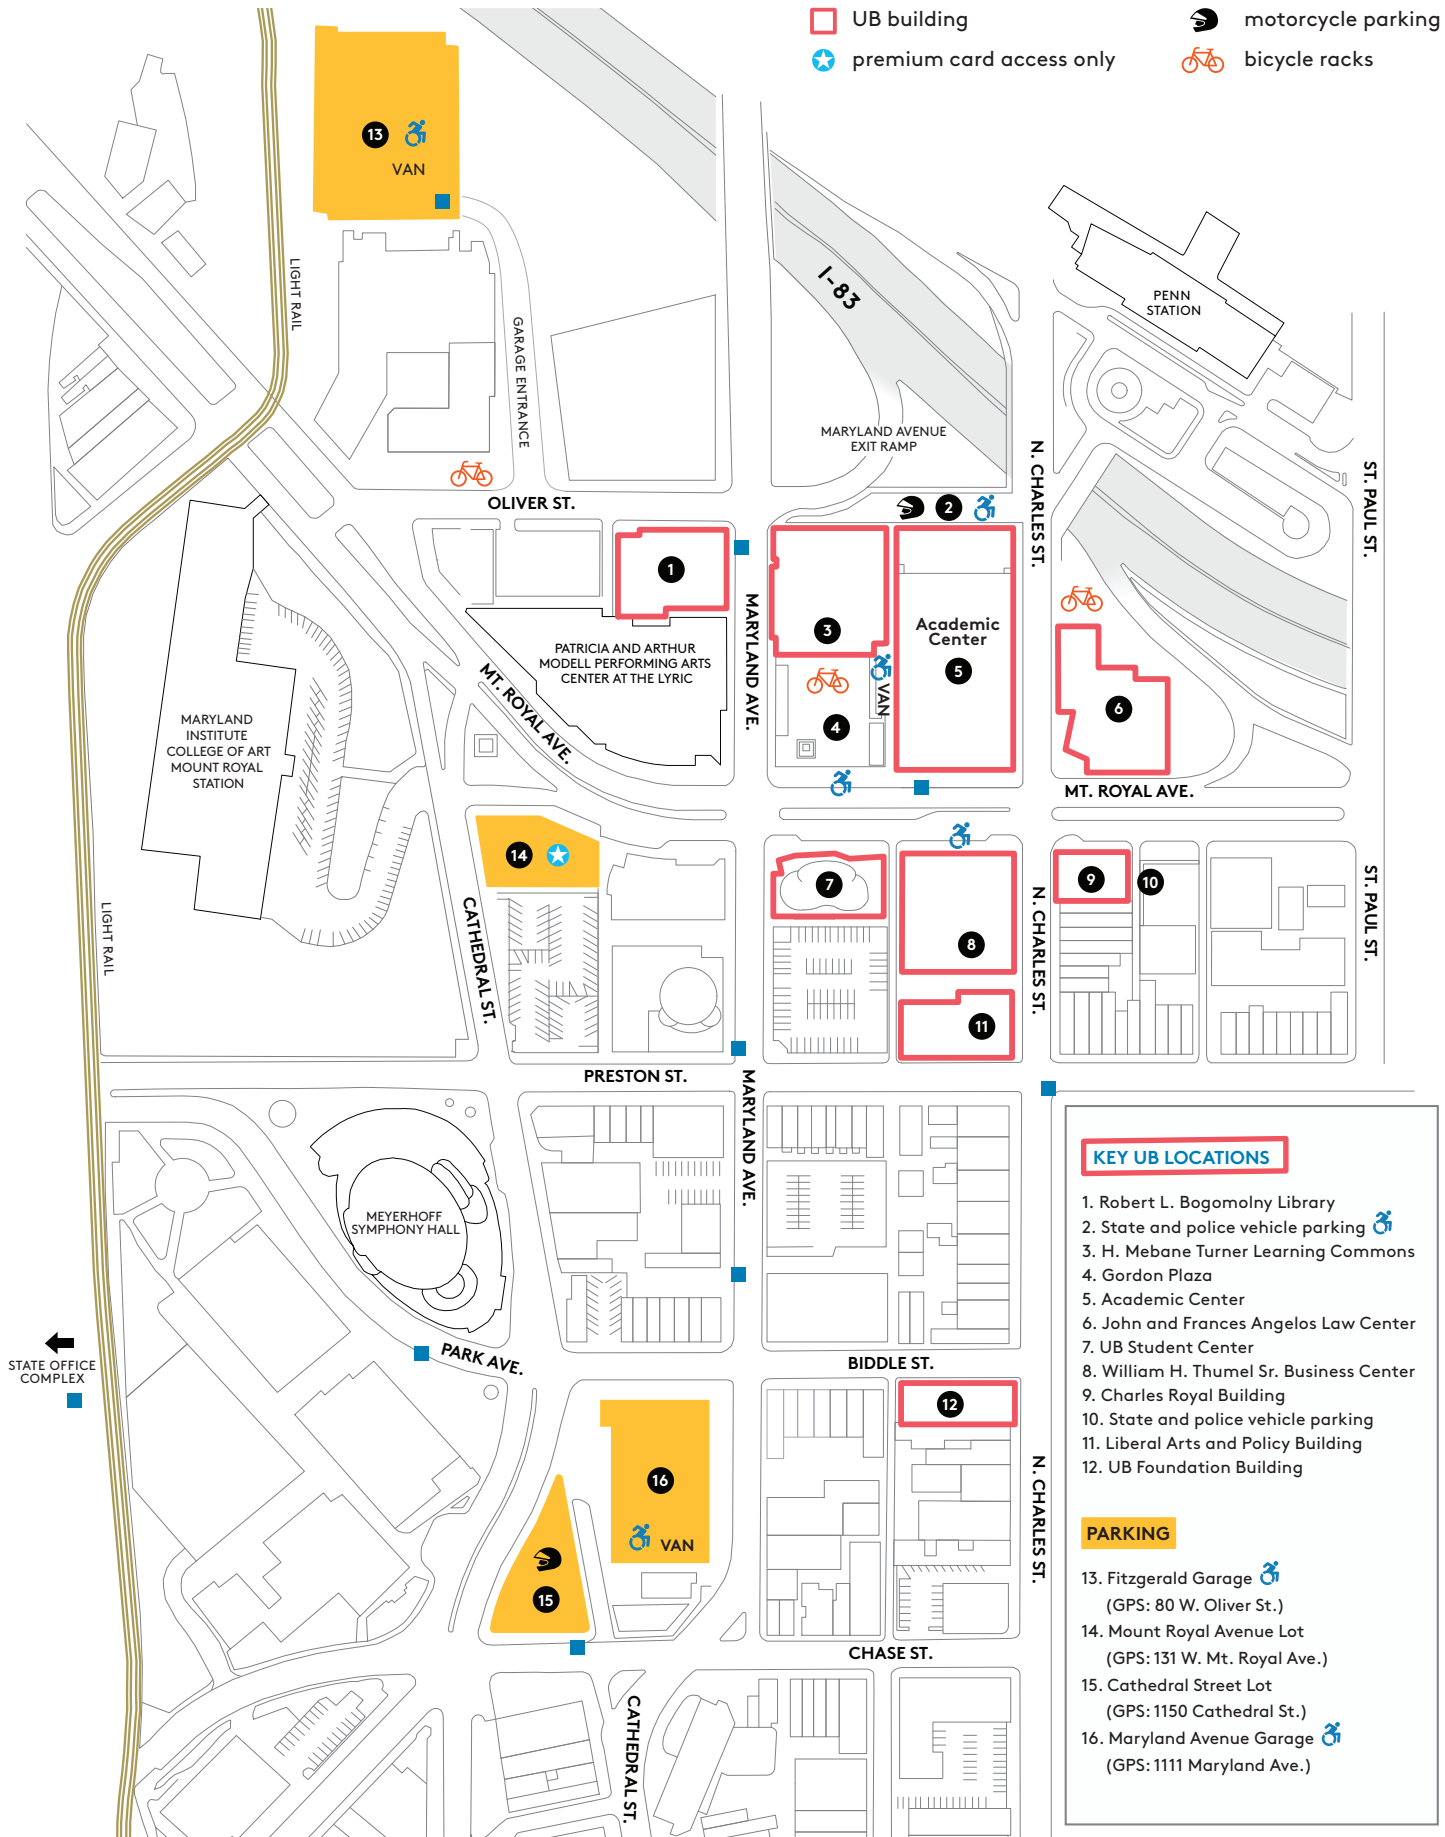

UB CAMPUS MAP

- parking
- shuttle stop*
- UB building
- ★ premium card access only
- disabled parking
- VAN disabled van accessible
- motorcycle parking
- bicycle racks

KEY UB LOCATIONS

1. Robert L. Bogomolny Library
2. State and police vehicle parking
3. H. Mebane Turner Learning Commons
4. Gordon Plaza
5. Academic Center
6. John and Frances Angelos Law Center
7. UB Student Center
8. William H. Thumel Sr. Business Center
9. Charles Royal Building
10. State and police vehicle parking
11. Liberal Arts and Policy Building
12. UB Foundation Building

PARKING

13. Fitzgerald Garage
(GPS: 80 W. Oliver St.)
14. Mount Royal Avenue Lot
(GPS: 131 W. Mt. Royal Ave.)
15. Cathedral Street Lot
(GPS: 1150 Cathedral St.)
16. Maryland Avenue Garage
(GPS: 1111 Maryland Ave.)